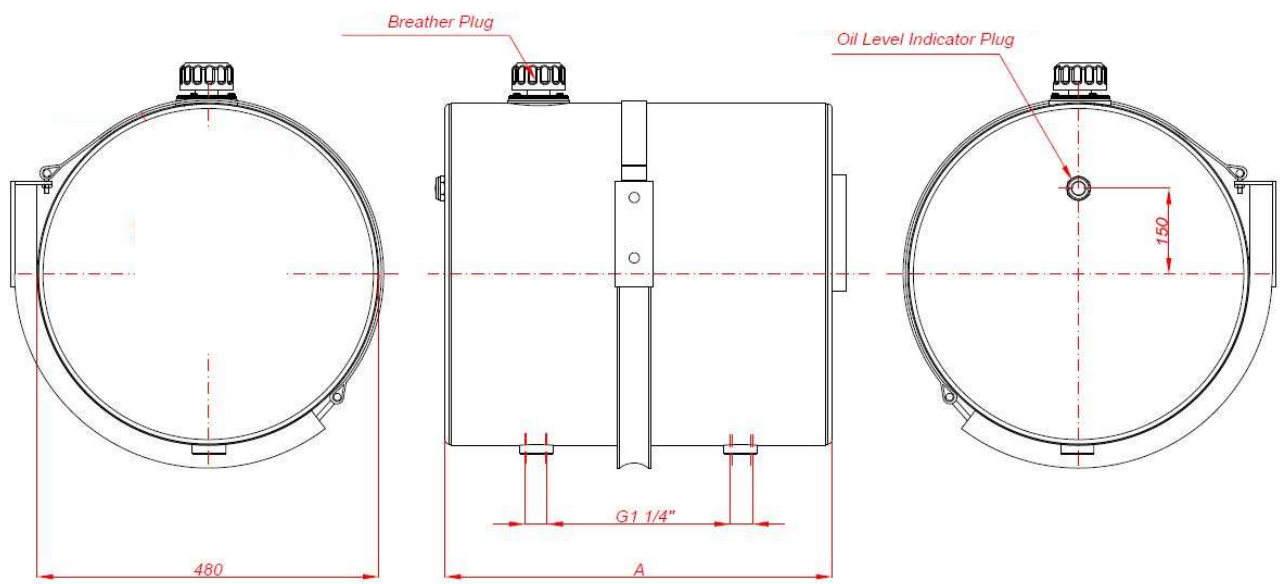

All ports are BSPP and require parallel fittings. If a tapered fitting is installed to the tank, all warranty is void.

Tanks come with J brackets or bottom mount brackets. Add BB to end of part number for bottom mount bracket kit.

All dimensions are subject to change without notice.

Rear Cab Tank

Code (Steel)	Filter	Capacity (L)	Length (mm)	Depth (mm)	Height (mm)	Ports
TRMNF1801	No Filter	180L	1060	310	574	1 x 1 1/4" BSPP Suction 1 x 1" BSPP Return
TRMRF1801	Return line filter	180L	1060	310	574	1 x 1 1/4" BSPP Suction 1 x 1" BSPP Return

All ports are BSPP and require parallel fittings. If a tapered fitting is installed to the tank, all warranty is void.

All dimensions are subject to change without notice.

Round Tanks

Code (Steel)	Capacity (L)	A (mm)	Diameter (mm)	Mounting Brackets	Ports
TSMNF607	60l	300	480	1 x J Bracket	2 x 1 1/4" BSPP
TSMNF807	80L	400	480	1 x J Bracket	2 x 1 1/4" BSPP
TSMNF1207	120L	600	480	2 x J Bracket	2 x 1 1/4" BSPP

All ports are BSPP and require parallel fittings. If a tapered fitting is installed to the tank, all warranty is void.

All dimensions are subject to change without notice.