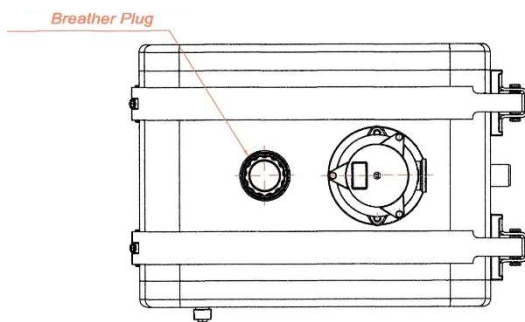

Side Mount Tanks

Code (Steel)	Capacity (L)	A (mm)	B (mm)	C (mm)	Ports
TSMRF151	15L	265	290	285	1 x 3/4" BSPP 1 x 1/2" BSPP
TSMRF301	30L	265	290	450	1 x 3/4" BSPP 1 x 1/2" BSPP
TSMRF1001	100L	475	290	810	2 X 1-1/4" BSPP

TSMRF151 & TSMRF301 Tank kits include a return line filter.

All ports are BSPP and require parallel fittings. If a tapered fitting is installed to the tank, all warranty is void.

All dimensions are subject to change without notice.

Side Mount Tanks

Code (Steel)	Code (Aluminium)	Capacity (L)	A (mm)	Depth (mm)	Height (mm)	Ports
TSMRF566435	TSMARF566435	100L	350	640	560	1 ¼" BSPP
TSMRF626737	TSMARF626737	135L	375	670	620	1 ¼" BSPP
TSMRF626755	TSMARF626755	200L	550	670	620	1 ¼" BSPP

All dimensions are subject to change without notice.

Rear Cab Tank

Code (Steel)	Filter	Capacity (L)	Length (mm)	Depth (mm)	Height (mm)	Ports
TRMNF1801	No Filter	180L	1060	310	574	1 x 1 1/4" BSPP Suction 1 x 1" BSPP Return
TRMRF1801	Return line filter	180L	1060	310	574	1 x 1 1/4" BSPP Suction 1 x 1" BSPP Return