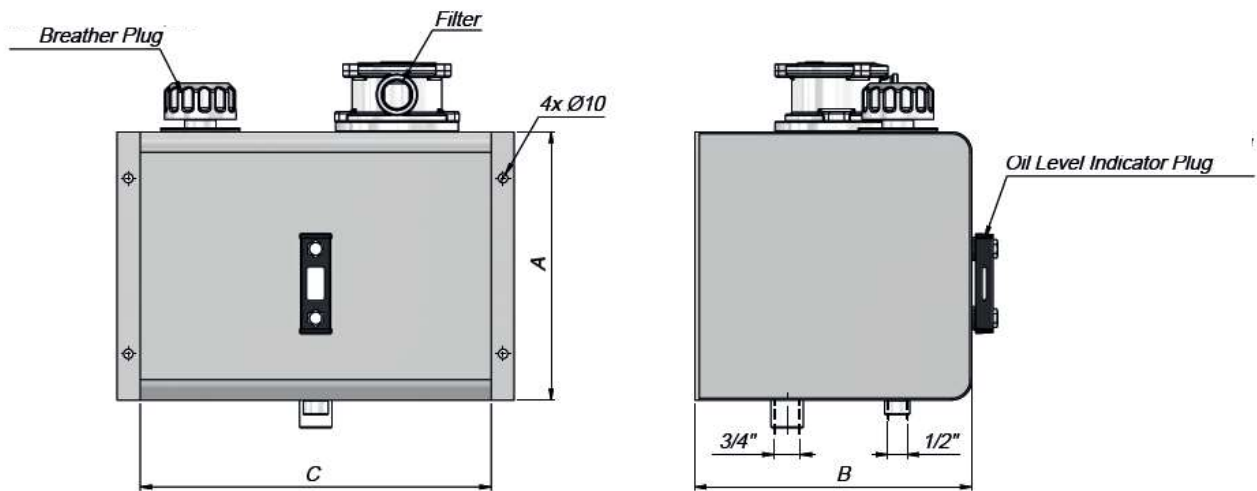

Side Mount Tanks

Code (Steel)	Capacity (L)	A (mm)	B (mm)	C (mm)	Ports
TSMRF151	15L	265	290	285	1 x 3/4" BSPP 1 x 1/2" BSPP
TSMRF301	30L	265	290	450	1 x 3/4" BSPP 1 x 1/2" BSPP
TSMRF1001	100L	475	290	810	2 X 1-1/4" BSPP

TSMRF151 & TSMRF301 Tank kits include a return line filter.

All ports are BSPP and require parallel fittings. If a tapered fitting is installed to the tank, all warranty is void.

All dimensions are subject to change without notice.

All dimensions are subject to change without notice.

Rear Cab Tank

Code (Steel)	Filter	Capacity (L)	Length (mm)	Depth (mm)	Height (mm)	Ports
TRMNF1801	No Filter	180L	1060	310	574	1 x 1 1/4" BSPP Suction 1 x 1" BSPP Return
TRMRF1801	Return line filter	180L	1060	310	574	1 x 1 1/4" BSPP Suction 1 x 1" BSPP Return