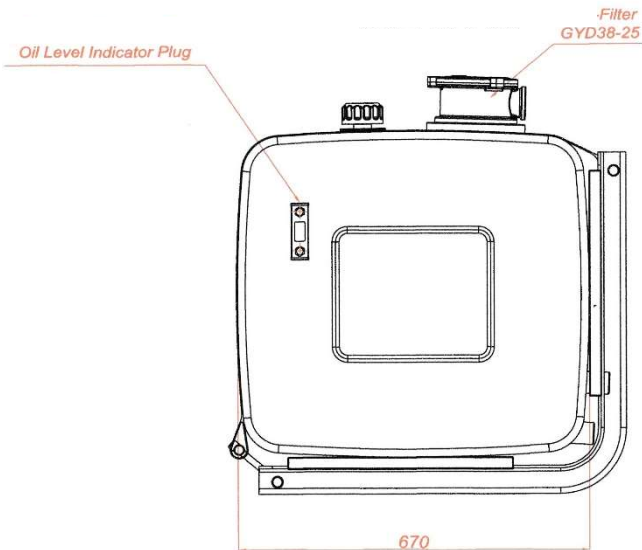

Side Mount Tanks

Code (Steel)	Capacity (L)	A (mm)	B (mm)	C (mm)	Ports
TSMRF151	15L	265	290	285	1 x 3/4" BSPP 1 x 1/2" BSPP
TSMRF301	30L	265	290	450	1 x 3/4" BSPP 1 x 1/2" BSPP
TSMRF1001	100L	475	290	810	2 X 1-1/4" BSPP

TSMRF151 & TSMRF301 Tank kits include a return line filter.

All ports are BSPP and require parallel fittings. If a tapered fitting is installed to the tank, all warranty is void.

All dimensions are subject to change without notice.

Side Mount Tanks

Code (Steel)	Code (Aluminium)	Capacity (L)	A (mm)	Depth (mm)	Height (mm)	Ports
TSMRF566435	TSMARF566435	100L	350	640	560	1 ¼" BSPP
TSMRF626737	TSMARF626737	135L	375	670	620	1 ¼" BSPP
TSMRF626755	TSMARF626755	200L	550	670	620	1 ¼" BSPP

All dimensions are subject to change without notice.

Rear Cab Tank

Code (Steel)	Filter	Capacity (L)	Length (mm)	Depth (mm)	Height (mm)	Ports
TRMNF1801	No Filter	180L	1060	310	574	1 x 1 1/4" BSPP Suction 1 x 1" BSPP Return
TRMRF1801	Return line filter	180L	1060	310	574	1 x 1 1/4" BSPP Suction 1 x 1" BSPP Return