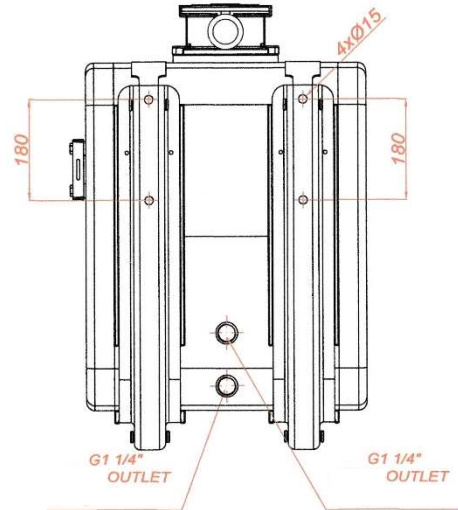

Side Mount Tanks

Code (Steel)	Capacity (L)	A (mm)	B (mm)	C (mm)	Ports
TSMRF151	15L	265	290	285	1 x 3/4" BSPP 1 x 1/2" BSPP
TSMRF301	30L	265	290	450	1 x 3/4" BSPP 1 x 1/2" BSPP
TSMRF1001	100L	475	290	810	2 X 1-1/4" BSPP

TSMRF151 & TSMRF301 Tank kits include a return line filter.

All ports are BSPP and require parallel fittings. If a tapered fitting is installed to the tank, all warranty is void.

All dimensions are subject to change without notice.

Side Mount Tanks

Code (Steel)	Code (Aluminium)	Capacity (L)	A (mm)	Depth (mm)	Height (mm)	Ports
TSMRF566435	TSMARF566435	100L	350	640	560	1 ¼" BSPP
TSMRF626737	TSMARF626737	135L	375	670	620	1 ¼" BSPP
TSMRF626755	TSMARF626755	200L	550	670	620	1 ¼" BSPP

All dimensions are subject to change without notice.

Rear Cab Tank

Code (Steel)	Filter	Capacity (L)	Length (mm)	Depth (mm)	Height (mm)	Ports
TRMNF1801	No Filter	180L	1060	310	574	1 x 1 1/4" BSPP Suction 1 x 1" BSPP Return
TRMRF1801	Return line filter	180L	1060	310	574	1 x 1 1/4" BSPP Suction 1 x 1" BSPP Return