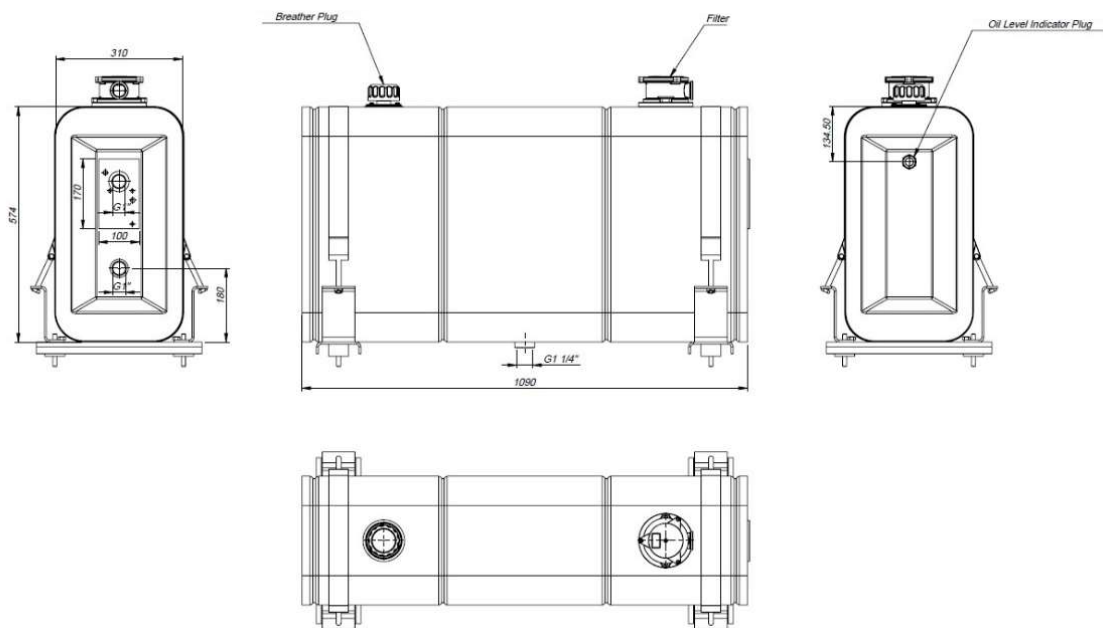

Side Mount Tanks

Code (Steel)	Capacity (L)	A (mm)	B (mm)	C (mm)	Ports
TSMRF151	15L	265	290	285	1 x 3/4" BSPP 1 x 1/2" BSPP
TSMRF301	30L	265	290	450	1 x 3/4" BSPP 1 x 1/2" BSPP
TSMRF1001	100L	475	290	810	2 X 1-1/4" BSPP

Side Mount Tanks

Code (Steel)	Code (Aluminium)	Capacity (L)	A (mm)	Depth (mm)	Height (mm)	Ports
TSMRF566435	TSMARF566435	100L	350	640	560	1 ¼" BSPP
TSMRF626737	TSMARF626737	135L	375	670	620	1 ¼" BSPP
TSMRF626755	TSMARF626755	200L	550	670	620	1 ¼" BSPP

All ports are BSPP and require parallel fittings. If a tapered fitting is installed to the tank, all warranty is void.

Tanks come with J brackets or bottom mount brackets. Add BB to end of part number for bottom mount bracket kit.

All dimensions are subject to change without notice.

Rear Cab Tank

Code (Steel)	Filter	Capacity (L)	Length (mm)	Depth (mm)	Height (mm)	Ports
TRMNF1801	No Filter	180L	1060	310	574	1 x 1 1/4" BSPP Suction 1 x 1" BSPP Return
TRMRF1801	Return line filter	180L	1060	310	574	1 x 1 1/4" BSPP Suction 1 x 1" BSPP Return