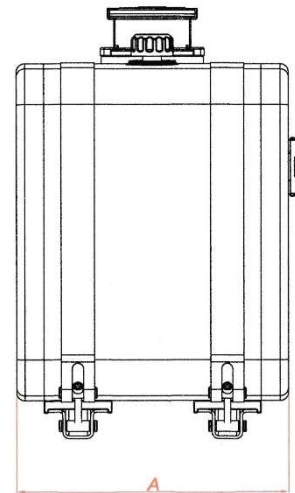

Side Mount Tanks

Code (Steel)	Capacity (L)	A (mm)	B (mm)	C (mm)	Ports
TSMRF151	15L	265	290	285	1 x 3/4" BSPP 1 x 1/2" BSPP
TSMRF301	30L	265	290	450	1 x 3/4" BSPP 1 x 1/2" BSPP
TSMRF1001	100L	475	290	810	2 X 1-1/4" BSPP

TSMRF151 & TSMRF301 Tank kits include a return line filter.

All ports are BSPP and require parallel fittings. If a tapered fitting is installed to the tank, all warranty is void.

All dimensions are subject to change without notice.

Side Mount Tanks

Code (Steel)	Code (Aluminium)	Capacity (L)	A (mm)	Depth (mm)	Height (mm)	Ports
TSMRF566435	TSMARF566435	100L	350	640	560	1 ¼" BSPP
TSMRF626737	TSMARF626737	135L	375	670	620	1 ¼" BSPP
TSMRF626755	TSMARF626755	200L	550	670	620	1 ¼" BSPP

All dimensions are subject to change without notice.

Rear Cab Tank

Code (Steel)	Filter	Capacity (L)	Length (mm)	Depth (mm)	Height (mm)	Ports
TRMNF1801	No Filter	180L	1060	310	574	1 x 1 1/4" BSPP Suction 1 x 1" BSPP Return
TRMRF1801	Return line filter	180L	1060	310	574	1 x 1 1/4" BSPP Suction 1 x 1" BSPP Return